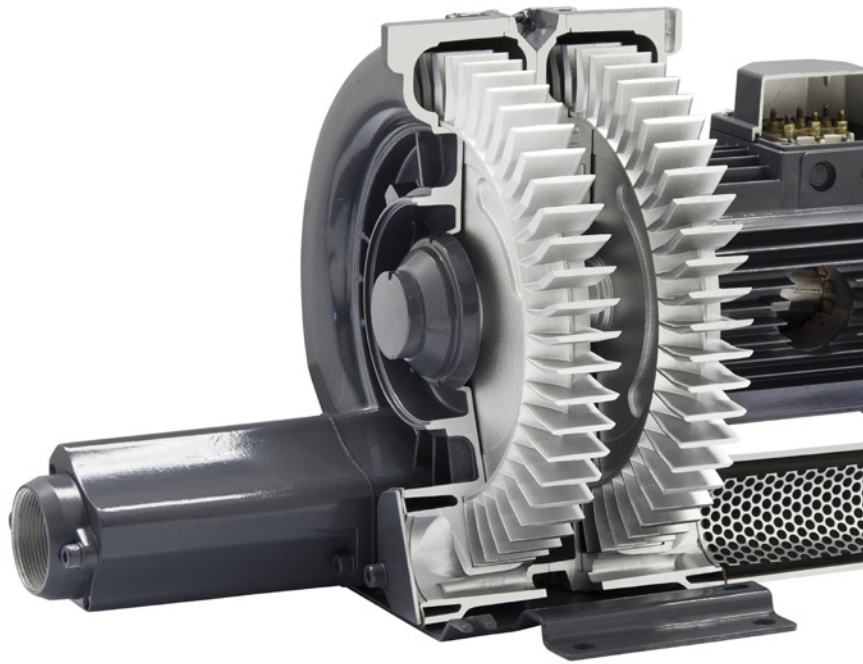

AIR TECHNOLOGY FOR SPARKLING AQUATIC CENTRES AND SPAS

AQUATIC SOLUTIONS

ESAM air technology has been making aquatic centres and swimming pools happy places since 1984.

When reliability is important, and constant aeration is required, the choice is ESAM air technology.

FITS ALL SIZES

We have solutions for any size aquatic park, centre or swimming pool

SPAS POOLS

Small and large spa pools are all within the range of ESAM's blowers